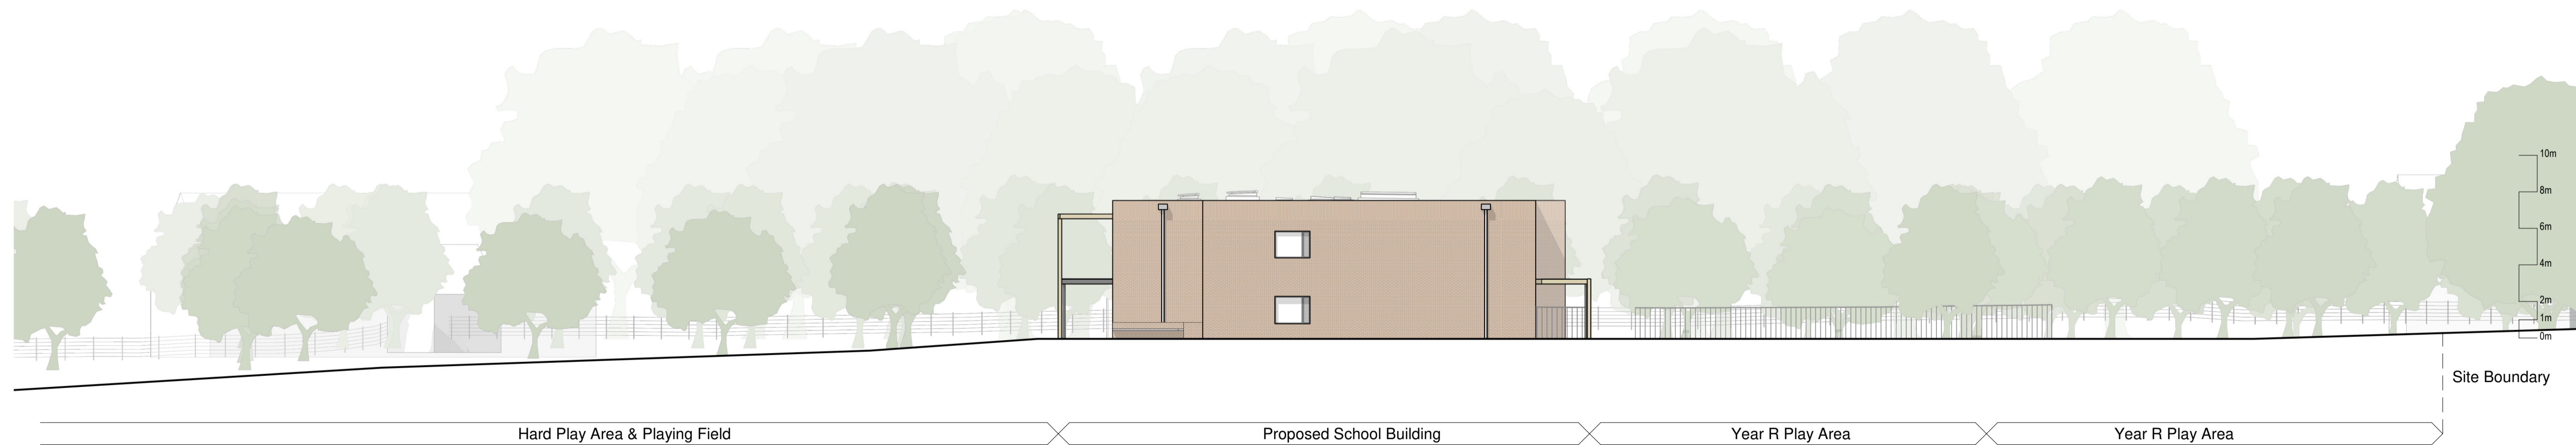

Hounsome Fields
2FE Primary School

Proposed Elevations

West Facing Elevation
1:200

East Facing Elevation
1:200

© Crown Copyright and database rights 2020. All rights reserved.
HCC 100019180

PLANNING

As indicated @ A1

P11378-HCC-ZZ-ZZ-DR-A-302